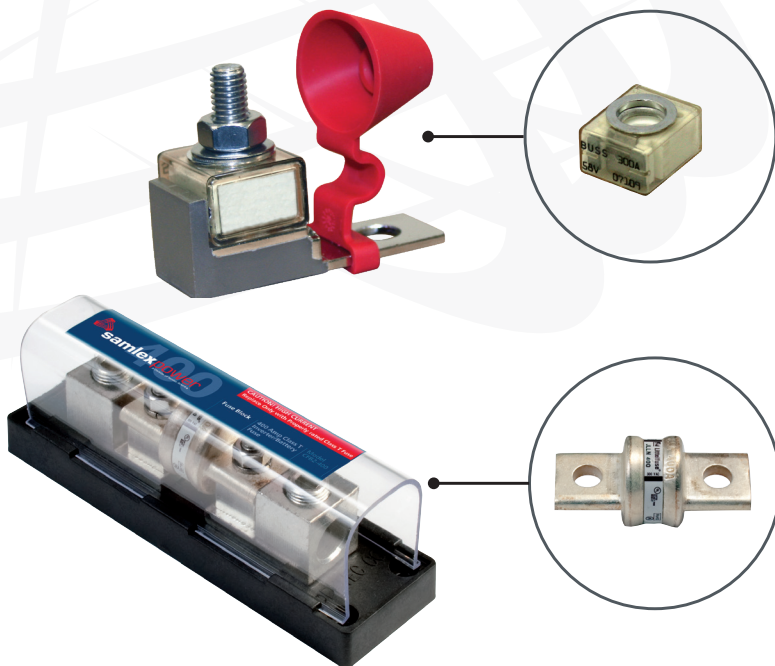

# 100-400A

## Fuses, Fuse Assemblies & Fuse Bars

- Model
- DC-FA  
100-300 Amps
- MRBF  
100-300 Amps
- CFB2  
400 Amps
- JLLN  
400 Amps
- DC-FB-2

Do you already have a heavy duty inverter cable but need a fuse assembly?

Maybe you have a fuse assembly but need to replace an individual fuse?

Either way, we've got you covered. Samlex fuse assemblies and replacement fuses are also sold separately.

<b>FUSE BAR ASSEMBLIES</b>	DC-FA-100	100A Fuse	Single pole fuse bar, fuse insulating cap and hardware	
	DC-FA-200	200A Fuse		
	DC-FA-300	300A Fuse		
<b>FUSE BLOCK ASSEMBLY</b>	CFB2-400	400A Fuse Block with Fuse		
<b>DOUBLE POLE FUSE BAR WITH INSULATING CAP (NO FUSE)</b>	DC-FB-2	Includes nuts & washers		
<b>INDIVIDUAL REPLACEMENT FUSE</b>	MRBF-100	100A Fuse		
	MRBF-200	200A Fuse		
	MRBF-300	300A Fuse		
	JLLN-400	400A Fuse		