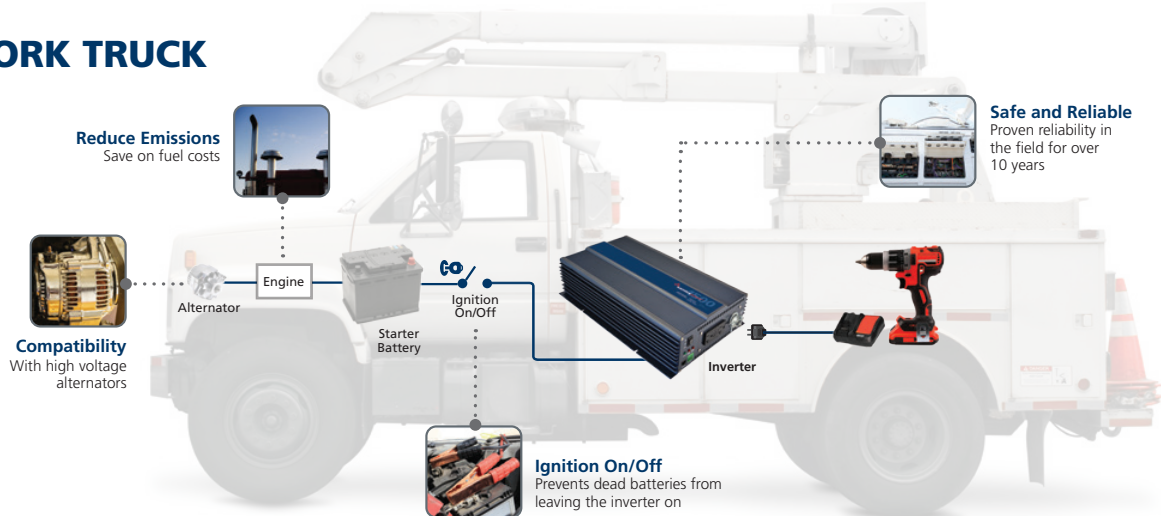

PST SERIES | Heavy Duty

SAMLEX PRODUCT	MODEL RANGE	INPUT	OUTPUT	COOLING SYSTEM	REMOTE CONTROL	HARDWIRE OPTION	WARRANTY
	120 - 3000 Watts	12, 24 or 48 VDC	120 VAC	Temperature Controlled	RC-300 For use with 1500 - 3000W Models RC-15A For use with 600 & 1000W Models (Remotes sold separately)	1000 - 3000W	3 Years Limited

Pure Sine Wave – Identical to utility power that comes out of the wall at home. Use for inductive loads, they'll run quieter and cooler; sensitive electronics (low harmonic interference); devices with built-in clocks or timers.

WORK TRUCK

SAM SERIES | Compact Design

SAMLEX PRODUCT	MODEL RANGE	INPUT	OUTPUT	USB PORT	COOLING SYSTEM	REMOTE CONTROL	HARDWIRE OPTION	WARRANTY
	100 - 3000 Watts	12 VDC	120 VAC	100W - 800W	Load Controlled	SAM-RC For use with 1000 - 3000W Models (Sold separately)	-	2 Years Limited

Modified Sine Wave – Use for a low-cost inverter solution, devices with basic motors (tools), to charge laptops, smartphones, banks of mobile radios. Good for emergency power back-up systems; run lights, radios and televisions.